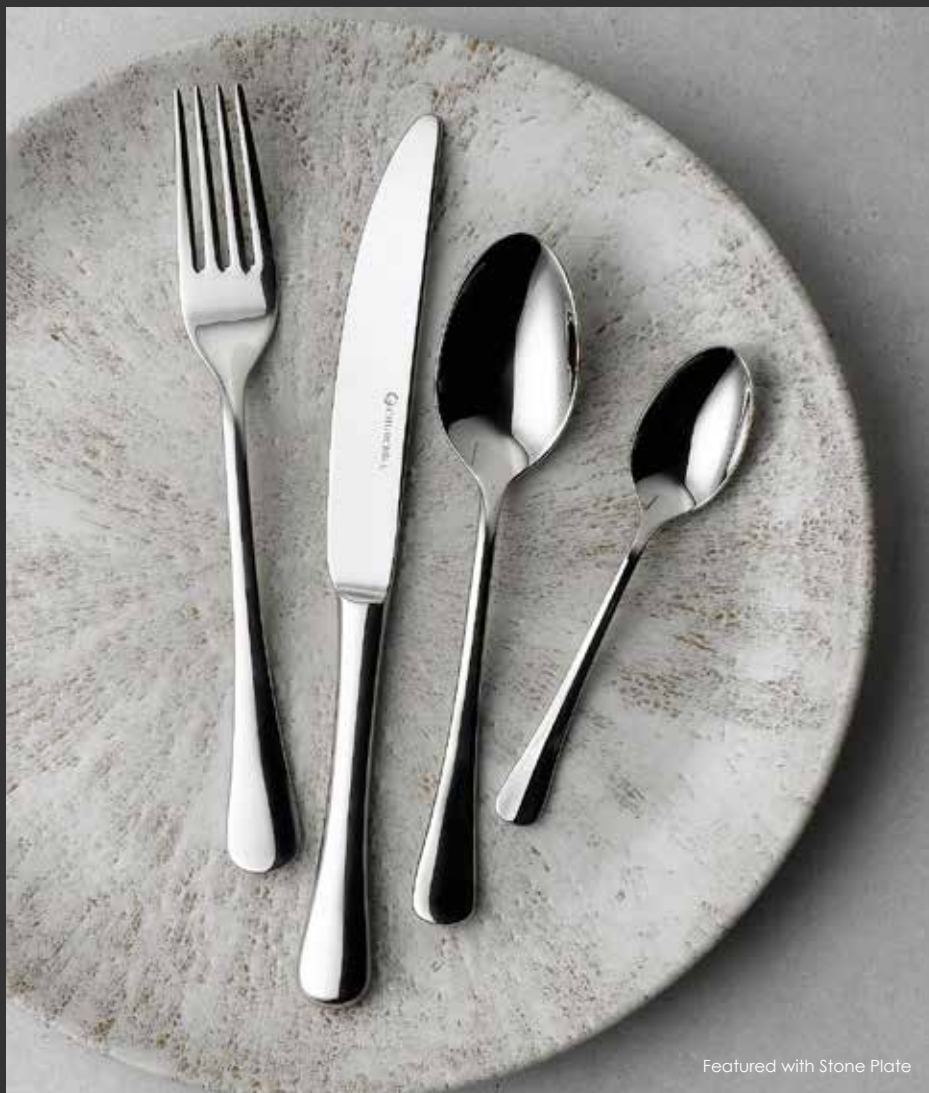

Tanner

Price shown is price per piece.

Soft and simplistic Tanner cutlery shapes are stylish and ergonomically designed for comfort when holding. The contemporary and versatile design is ideal for both casual or premium dining, enhancing the dining experience and complementing the Churchill ceramics portfolio.